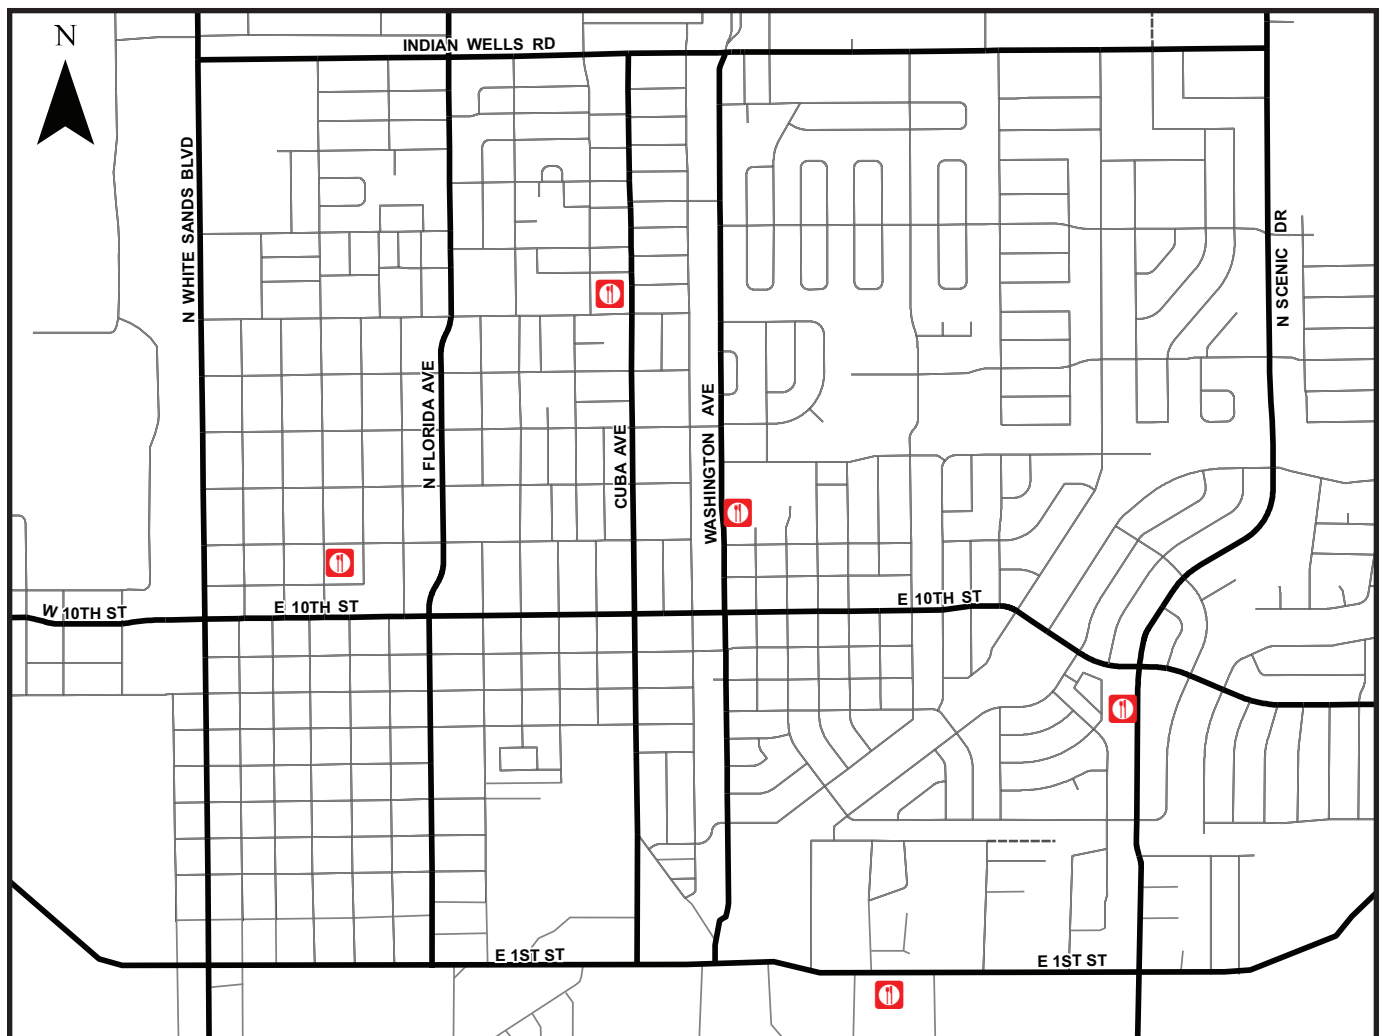

## Free Community Meals

Location	Day/Time	Address	Nearby Intersection
New Beginnings Church	Monday 5-6 pm	817 Scenic Dr	South from 10th on Scenic
St John's Church	Tuesday & Thursday 5-6 pm	1114 Indiana Ave	North from 10th on Indiana
Our Savior Church	Wednesday 5-6 pm	1212 Washington	North from 10th on Washington
Salvation Army	Friday 5-6 pm	1900 1st St	1st and Dale Scott area
Grace United Methodist	Saturday 11:30 am	1206 Greenwood	16th & Cuba
St Francis de Paula Church	Wednesday 3:30-5pm	303 Encino in Tularosa, phone: 491-2984	Central and Encino

The above listed meals are open to anyone. Everyone is welcome.  
You do NOT have to show any proof of income or show an ID.

 Location of meal

Map by City of Alamogordo GIS  
Special thanks to Otero Hunger Coalition & NM Office of Border Health